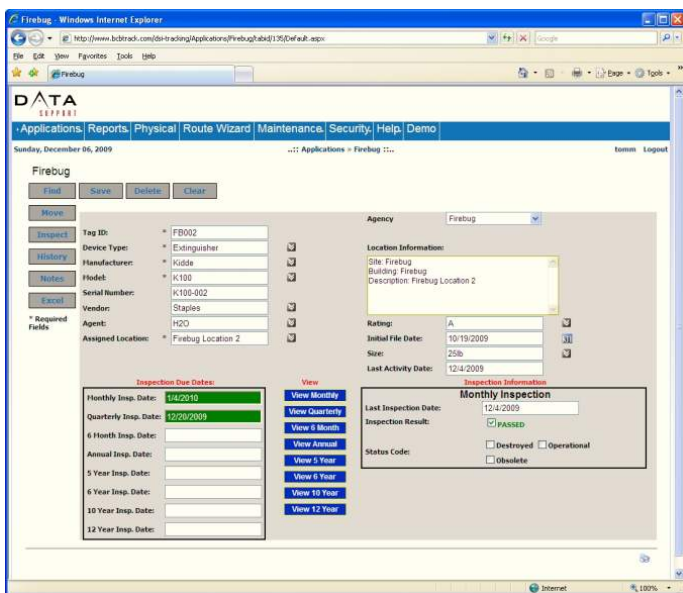

*Highly Durable
barcode labels*

Data Support, Inc.
95 New Clarkstown Rd.
Nanuet, NY 10954

T. 800-344-4332
F. 845-352-3360

info@barcodebook.com
www.barcodebook.com